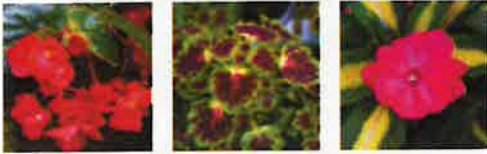

This mix brings  
fabulous  
color to shady  
locations.  
Shade loving.

Tropical  
Treasure Combo  
w/Alocasia 14"  
GH2615 \$89

Tropical rose  
sunpatiens  
complement an  
alocasia.  
Part Sun

**COMBO STARTER TRIOS = \$20 each** 3 plants per trio

3 PLANTS PER TRIO (4.75" POTS) - GROUPINGS ARE DESIGNED TO BE PLANTED TOGETHER FOR FUN, COLORFUL COMBINATIONS. PAIR WITH ITEMS FROM OUR 'THRILLER AND SPILLERS' SECTION TO COMPLETE YOUR COMBOS.

**A Little Shady**